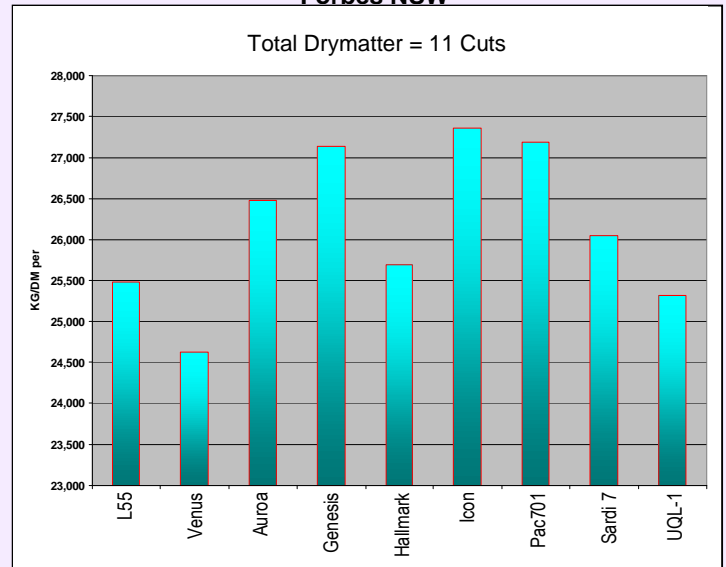

ICON *LUCERNE*

SEEDS FOR ALL SEASONS

- Winter activity rating 6 – 7
- Multi purpose dryland variety for grazing & hay production
- Excellent persistence
- Australian bred for Australian conditions

**Trials 2007-2009
Forbes NSW**

Icon Lucerne was developed by selection among survivors from existing field of Aurora Lucerne. Plants were selected on plant characteristics, superior fodder yield, reliable seed production and improved disease and pest resistance. In each cycle of selection plants with superior features were retained and others were eliminated before flowering.

The NSW DPI bred variety Aurora, has performed well throughout Australia since its introduction. The aim with Icon was to produce a broadly adapted and high yielding variety by selection of superior plants from within a proven variety.

Plants are moderately tall, semi-erect with leafy stems frequently with leafy branches. "Icon" plants are moderately winter active (rating 6-7) with strong Summer growth, vigorous recovery from cutting or grazing and good survival under grazing. In resistance to pests and diseases, "Icon" is superior to Aurora.